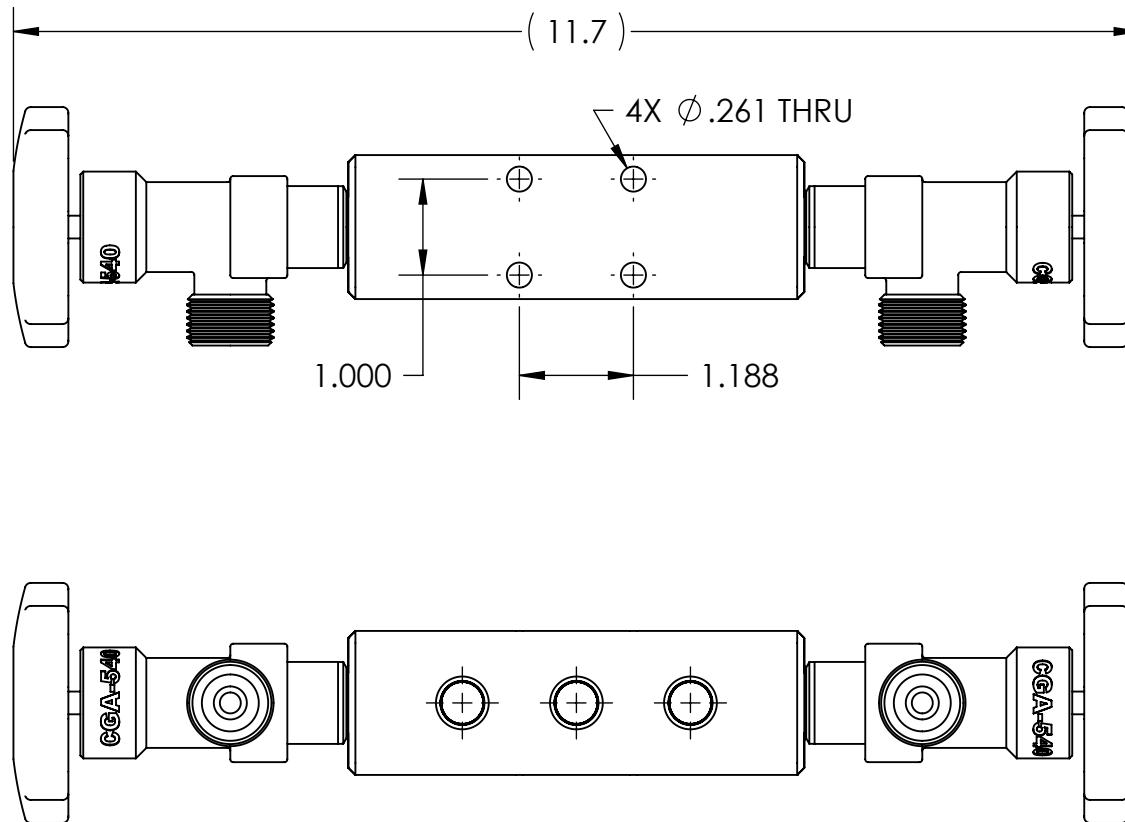

PART NUMBER: GMA-SCMB-540-06-RGD				REV: A	CODE: S	DESCRIPTION: Cradle Pack, 6-Cyl, w/Rigid Pigtails	MATERIAL: See BOM	FINISH: SHEET 1 of 1	 <i>Redefining Gas Management Systems</i>
REV A	ECN 09-0293	DATE 09-17-09	CHKD PSM	APPVD PSM	<u>TOLERANCES UNLESS SPECIFIED:</u> 63 √ FINISH ALL OVER REMOVE ALL BURRS BREAK ALL CORNERS .005/-.015 DECIMAL .XX +/- .010 .XXX +/- .003 ANGULAR +/- 1 CONCENTRICITY .007 TIR		<u>NOTICE:</u> THE DATA IN THIS DOCUMENT INCORPORATES PROPRIETARY INFORMATION AND RIGHTS OF SUPERIOR PRODUCTS, INC. CONFIDENCE AND AGREES THAT IT SHALL NOT BE DUPLICATED IN WHOLE OR IN PART, NOR DISCLOSED TO OTHERS WITHOUT THE WRITTEN CONSENT OF SUPERIOR PRODUCTS, INC.	INTERPRET GEOMETRIC TOLERANCING PER: ANSI Y14.5 DO NOT SCALE	

Note: The following components are included but not shown:
6x PT-34E-540-36 Rigid Pigtails